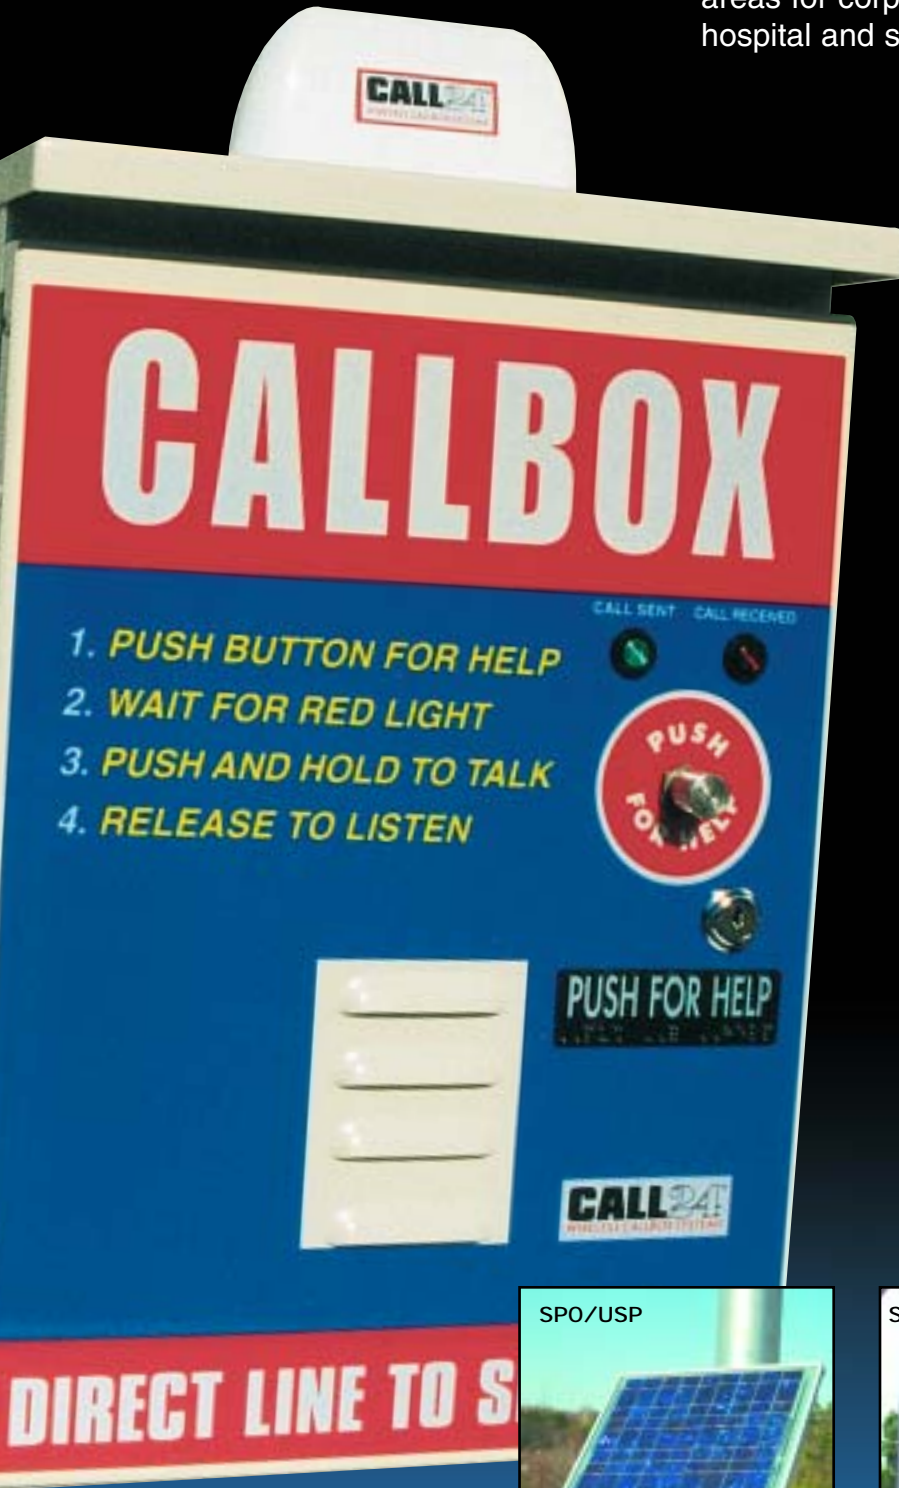

24 Hour Callbox Security Without Costly Boring or Pavement Trenching

Call24 provides affordable security in parking and remote areas for corporations, malls, parks, transit, entertainment, hospital and school campuses.

Unique Benefits

- Mobile and dispatch control flexibility
- Improves physical response time
- Automatic location alarming
- Highly visible, vandal resistant enclosure
- No expensive boring or trenching
- No activation contract fees
- No recurring telephone or cellular charges
- Easy and economical installation
- Relocation made easy for future needs
- Two year product warranty

Standard Features

- Uses two-way radio frequencies
- Two-Way Voice Communications
- Exclusive security initiated "Hands-Free Listen Mode"
- Intercom and eavesdropping abilities
- Call Management Programming
- Mounts on any size light pole or wall surface
- Operates on any AC voltage up to 480 volts or solar
- 24 hour StarCharge power system provides all-weather performance even during power failures
- Available in Emergency, Assistance, or Call Box standard decals or custom decals
- ADA Compliant

1.800.441.9191

Model #: 14A/14S

PROTECTING THOUSANDS IN UNSECURED OUTDOOR AREAS