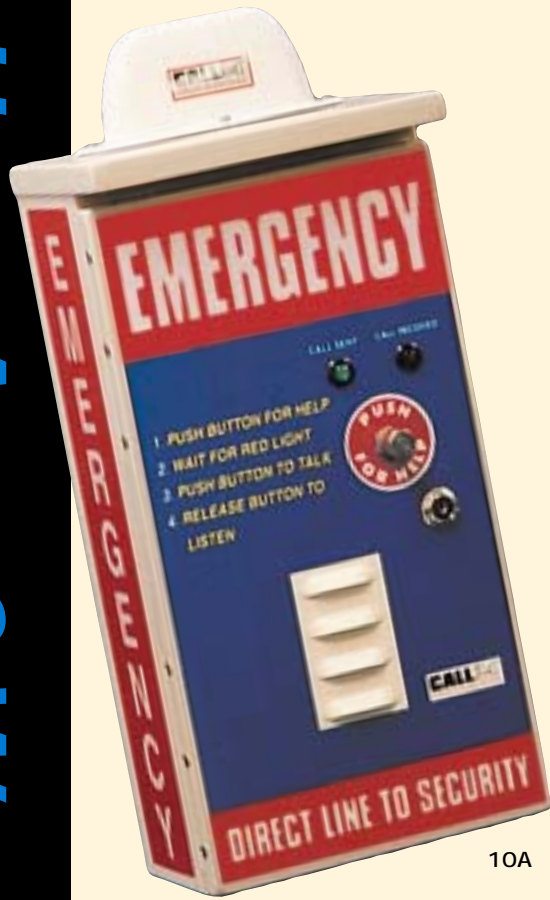

USES ANY 2-WAY RADIO FREQUENCY